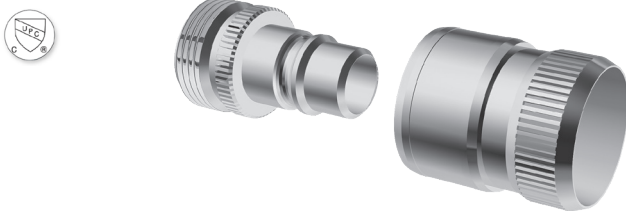

## Shower hose plug-in connector, DN 15

For assembly between the hose and the fitting of exposed and concealed mixers and for complete emptying of the shower hose as per hospital directive

Connection G 1/2  
Brass, chrome plated  
2 pieces  
With integrated twist guard

## Raccord flexible DN 15

Pour montage entre flexible et robinetterie pour robinetterie apparente ou encastrée et pour vidage complet du flexible conforme aux normes hospitalières

Raccord G 1/2  
Laiton, chromé  
Double  
Système anti-torsion intégré