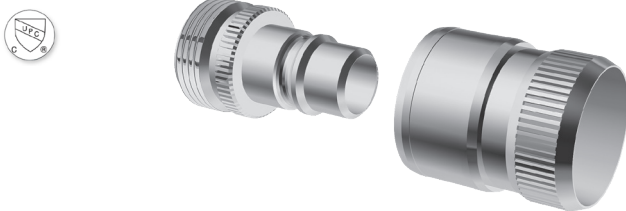

## Shower hose emptying valve, DN 15

For assembly between the hose and the fitting of exposed and concealed mixers and for complete emptying of the shower hose as per hospital directive.

Connection G 1/2  
Corner design  
Chrome

## Casse vide pour flexible de douche, DN 15

Pour montage entre flexible et robinetterie pour robinetterie apparente ou encastrée et pour vidage complet du flexible conforme aux normes hospitalières

Raccord G 1/2  
Forme d'angle  
Chromé

APPROBATION

**Shower hose plug-in connector, DN 15**

For assembly between the hose and the fitting of exposed and concealed mixers and for complete emptying of the shower hose as per hospital directive

Connection G 1/2  
 Brass, chrome plated  
 2 pieces  
 With integrated twist guard

**Raccord flexible DN 15**

Pour montage entre flexible et robinetterie pour robinetterie apparente ou encastrée et pour vidage complet du flexible conforme aux normes hospitalières

Raccord G 1/2  
 Laiton, chromé  
 Double  
 Système anti-torsion intégré