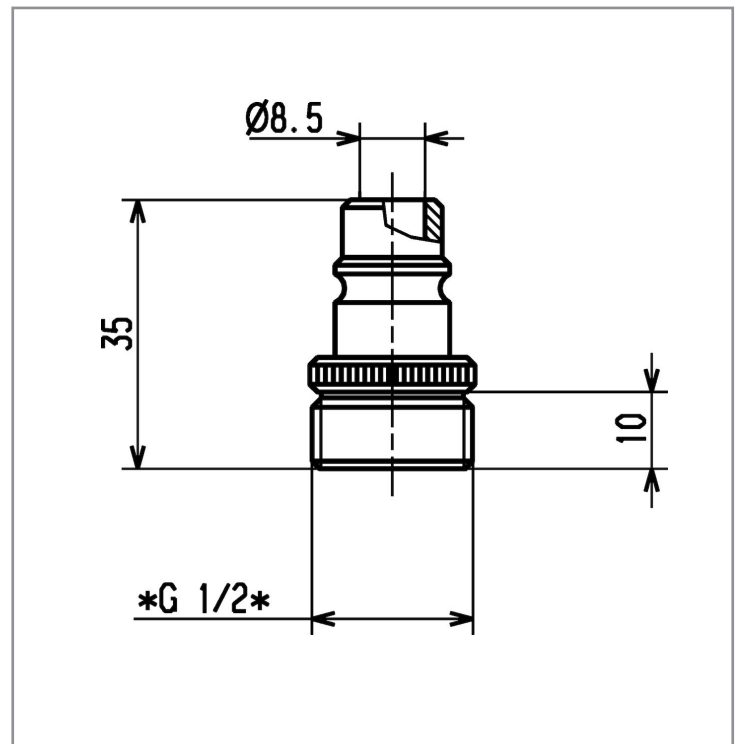

## Shower hose emptying valve, DN 15

For assembly between the hose and the fitting of exposed and concealed mixers and for complete emptying of the shower hose as per hospital directive.

Connection G 1/2  
Corner design  
Chrome

## Casse vide pour flexible de douche, DN 15

Pour montage entre flexible et robinetterie pour robinetterie apparente ou encastrée et pour vidage complet du flexible conforme aux normes hospitalières

Raccord G 1/2  
Forme d'angle  
Chromé

APPROBATION

**Shower hose plug-in connector, DN 15**

For assembly between the hose and the fitting of exposed and concealed mixers and for complete emptying of the shower hose as per hospital directive

Connection G 1/2  
 Brass, chrome plated  
 2 pieces  
 With integrated twist guard

**Raccord flexible DN 15**

Pour montage entre flexible et robinetterie pour robinetterie apparente ou encastrée et pour vidage complet du flexible conforme aux normes hospitalières

Raccord G 1/2  
 Laiton, chromé  
 Double  
 Système anti-torsion intégré