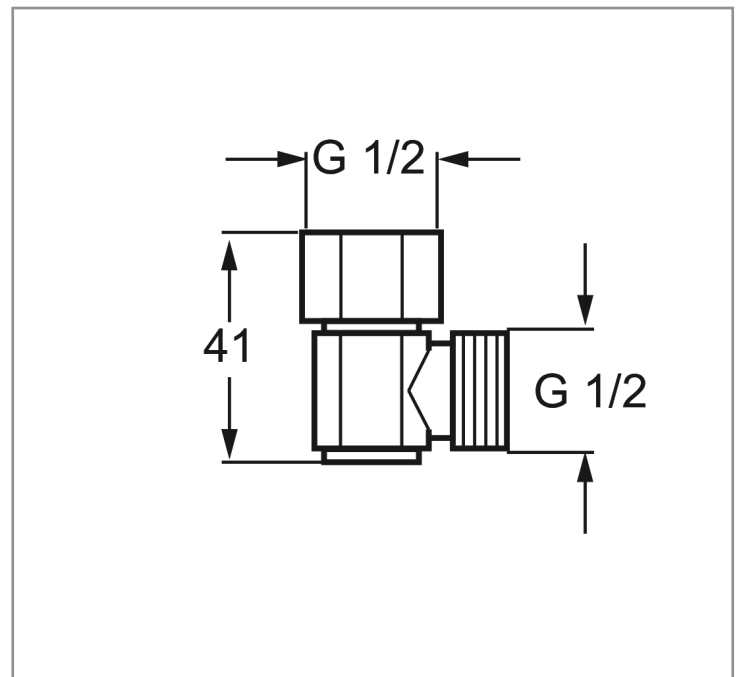

## Shower hose emptying valve, DN 15

For assembly between the hose and the fitting of exposed and concealed mixers and for complete emptying of the shower hose as per hospital directive.

Connection G 1/2  
Corner design  
Chrome

## Casse vide pour flexible de douche, DN 15

Pour montage entre flexible et robinetterie pour robinetterie apparente ou encastrée et pour vidage complet du flexible conforme aux normes hospitalières

Raccord G 1/2  
Forme d'angle  
Chromé

APPROBATION

**Shower hose plug-in connector, DN 15**

For assembly between the hose and the fitting of exposed and concealed mixers and for complete emptying of the shower hose as per hospital directive

Connection G 1/2  
 Brass, chrome plated  
 2 pieces  
 With integrated twist guard

**Raccord flexible DN 15**

Pour montage entre flexible et robinetterie pour robinetterie apparente ou encastrée et pour vidage complet du flexible conforme aux normes hospitalières

Raccord G 1/2  
 Laiton, chromé  
 Double  
 Système anti-torsion intégré